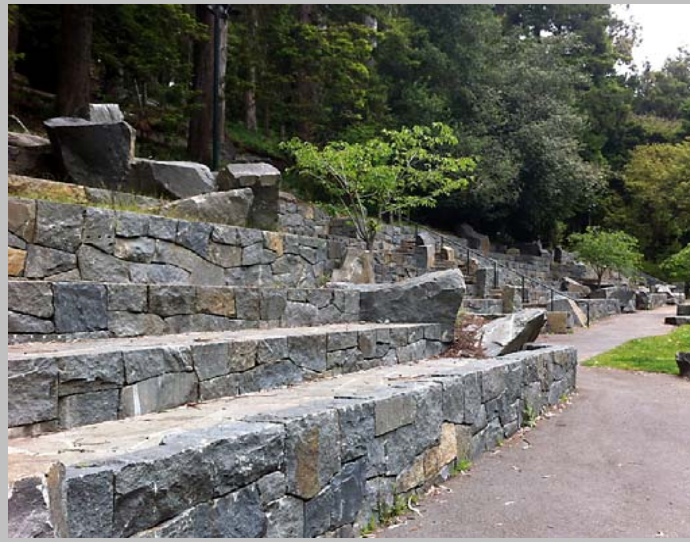

Director Park Paving in Portland, Oregon